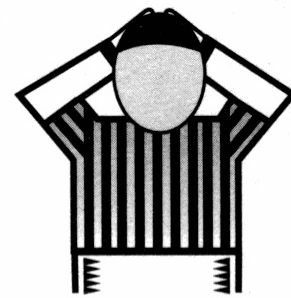

# Wrestling Referee Signals

Neutral Position

Out of Bounds

Defer Choice

Potentially Dangerous

Stalemate

Caution for False Start and  
Incorrect Starting Procedure

Stalling

Reversal

Illegal Hold or  
Unnecessary Roughness

Near Fall

Awarding Points

Unsportsmanlike  
Conduct