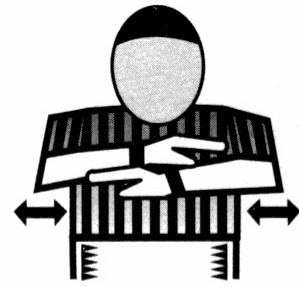

# Wrestling Referee Signals

Neutral Position

Out of Bounds

Defer Choice

Potentially Dangerous

Stalemate

Caution for False Start and  
Incorrect Starting Procedure

Stalling

Reversal

Illegal Hold or  
Unnecessary Roughness

Near Fall

Awarding Points

Unsportsmanlike  
Conduct