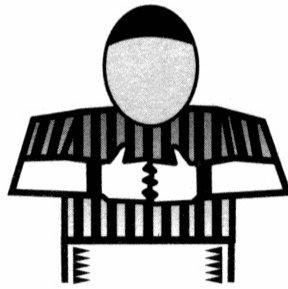

# Wrestling Referee Signals

Neutral Position

Out of Bounds

Defer Choice

Potentially Dangerous

Stalemate

Caution for False Start and  
Incorrect Starting Procedure

Stalling

Reversal

Illegal Hold or  
Unnecessary Roughness

Near Fall

Awarding Points

Unsportsmanlike  
Conduct