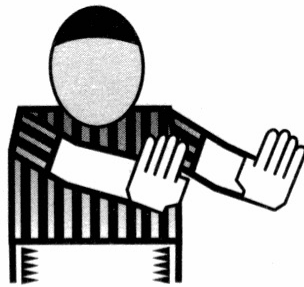

# Wrestling Referee Signals

Neutral Position

Out of Bounds

Defer Choice

Potentially Dangerous

Stalemate

Caution for False Start and  
Incorrect Starting Procedure

Stalling

Reversal

Illegal Hold or  
Unnecessary Roughness

Near Fall

Awarding Points

Unsportsmanlike  
Conduct