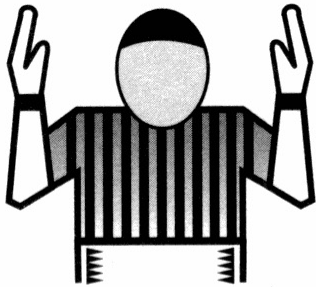

# Wrestling Referee Signals

Neutral Position

Out of Bounds

Defer Choice

Potentially Dangerous

Stalemate

Caution for False Start and  
Incorrect Starting Procedure

Stalling

Reversal

Illegal Hold or  
Unnecessary Roughness

Near Fall

Awarding Points

Unsportsmanlike  
Conduct