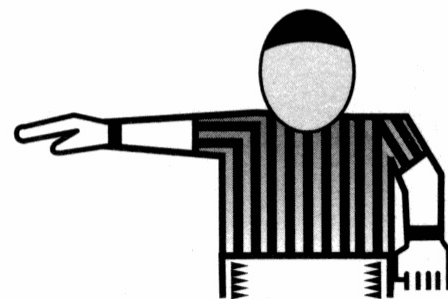

# Wrestling Referee Signals

Neutral Position

Out of Bounds

Defer Choice

Potentially Dangerous

Stalemate

Caution for False Start and  
Incorrect Starting Procedure

Stalling

Reversal

Illegal Hold or  
Unnecessary Roughness

Near Fall

Awarding Points

Unsportsmanlike  
Conduct